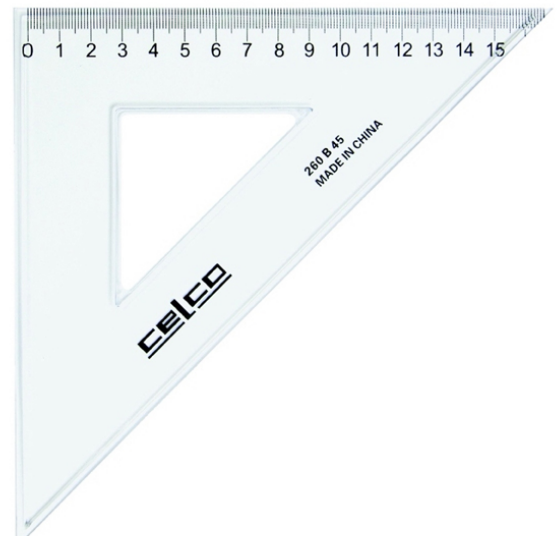

PRODUCT SPECIFICATION SHEET

www.accobrand.com.au

Product Code: 0307500
Brand Code: CELCO
Description: CELCO 45 DEGREE SET SQUARES 26CM CLEAR
Category: SCHOOL PRODUCTS

Tagline

Offering quality office and educational products

Catalogue Copy

45° and 60° set squares are made from strong durable transparent plastic

Features and Benefits

- Metric scaled - 45°/90°
- Bevelled edge
- Great for use in the classroom or for drawing or art needs

Dimensions	
W X L X H (mm)	185x240x2
Gross Weight (g)	36
Product Barcode	9311960307506
Unit of Measure	PC
Minimum Order Quantity	1
Inner Carton Dimensions	
Inner Unit Quantity	36
W X L X H (mm)	196x300x55
Gross Weight (g)	1399
Inner Barcode	19311960075006
Outer / Shipper Carton Dimensions	
Outer Carton Quantity	288
W X L X H (mm)	324x416x255
Gross Weight (g)	12500
Outer Carton Barcode	29311960307500
Shipping Information	
Lowest Possible Unit	PC
General Product Information	
Variant	26CM CLEAR
Layers/Pallet	4
Cases/Layer	2304