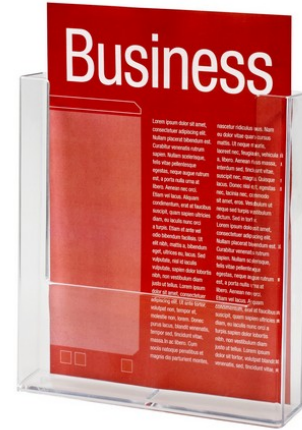

PRODUCT SPECIFICATION SHEET

Product Code: 31048
Brand Code: ESSELTE
Description: ESSELTE BROCHURE HOLDER WALL A4
Category: OFFICE AND HOME ESSENTIALS

Tagline

From to do? to done

Catalogue Copy

Esselte brochure holders are moulded for strength and durability. Perfect for trade shows, office front desks and retail stores. Ideal for showcasing multiple copies of information, business cards or product / service flyers.

Features and Benefits

- Wall mount
- A4
- Single
- Portrait
- Holder has pre-Drilled holes for wall mounting
- Does not include mounting screws

Dimensions	
W X L X H (mm)	236x36x253
Gross Weight (g)	340
Product Barcode	9310924011923
Unit of Measure	PC
Minimum Order Quantity	1
Inner Carton Dimensions	
Inner Unit Quantity	0
W X L X H ()	0x0x0
Gross Weight ()	0
Inner Barcode	
Outer / Shipper Carton Dimensions	
Outer Carton Quantity	44
W X L X H (mm)	435x510x490
Gross Weight (g)	15680
Outer Carton Barcode	19310924011920
Shipping Information	
Lowest Possible Unit	PC
General Product Information	
Variant	WALL A4
Layers/Pallet	2
Cases/Layer	176