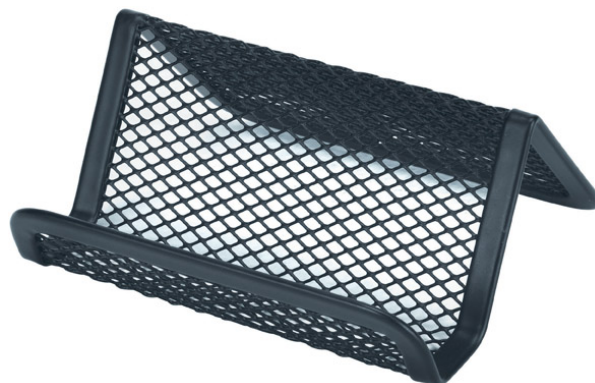

# PRODUCT SPECIFICATION SHEET

**Product Code:** 47548  
**Brand Code:** ESSELTE  
**Description:** ESSELTE MESH BUSINESS CARD HOLDER BLACK  
**Category:** DOCUMENT FILING AND PRESENTATION

## Catalogue Copy

This stylish contemporary design desk accessories range will suit any work environment.

## Features and Benefits

- Sturdy steel mesh range
- Add a touch of sophisticated elegance to your desk.
- Perfect for the home or in the office
- Business card holder
- Black

Dimensions	
W X L X H (mm)	95x77x40
Gross Weight (g)	40
Product Barcode	9310924322807
Unit of Measure	PC
Minimum Order Quantity	1
Inner Carton Dimensions	
Inner Unit Quantity	0
W X L X H ( )	0x0x0
Gross Weight ( )	0
Inner Barcode	
Outer / Shipper Carton Dimensions	
Outer Carton Quantity	144
W X L X H (mm)	246x278x260
Gross Weight (g)	6540
Outer Carton Barcode	19310924322804
Shipping Information	
Lowest Possible Unit	PC
General Product Information	
Variant	BLACK
Layers/Pallet	4
Cases/Layer	2304