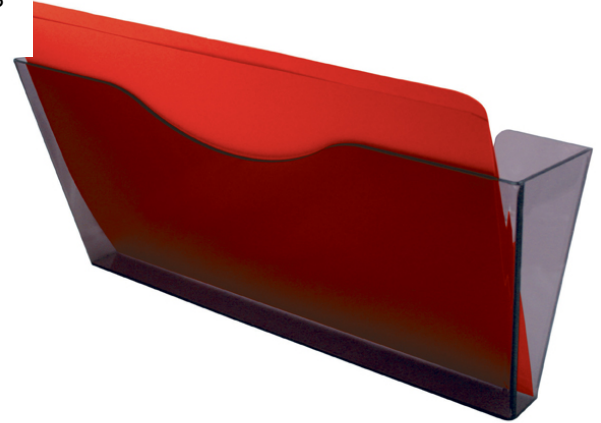

PRODUCT SPECIFICATION SHEET

www.accobrand.com.au

Product Code: 47616
Brand Code: ESSELTE
Description: ESSELTE WALL MOUNT DOCUMENT POCKET L/S SMOKE
Category: OFFICE AND HOME ESSENTIALS

Tagline

From to do? to done

Catalogue Copy

Esselte document pockets are designed to be fixed to a filing cabinet, office partition or a wall.

Features and Benefits

- Smoke, foolscap, landscape
- Ideal for storing customer records, staff files or current projects.
- Allows easy access in a central location.
- All products come with screws, magnetic tape and
- Double sided tape ready to be assembled.