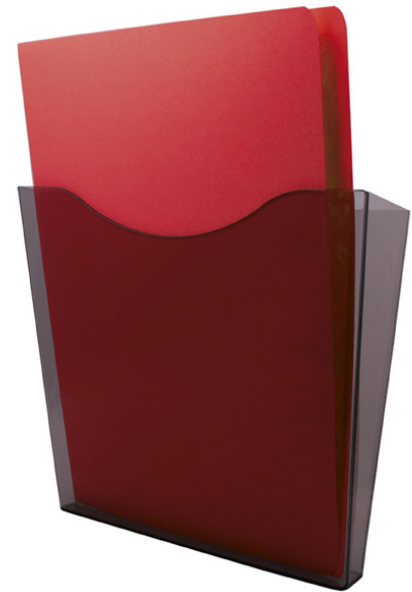

PRODUCT SPECIFICATION SHEET

www.accobrand.com.au

Product Code: 47618
Brand Code: ESSELTE
Description: ESSELTE WALL MOUNT DOCUMENT POCKET
 PORTRAIT SMOKE
Category: OFFICE AND HOME ESSENTIALS

Tagline

From to do? to done

Catalogue Copy

Esselte document pockets are designed to be fixed to a filing cabinet, office partition or a wall.

Features and Benefits

- Smoke, foolscap, portrait
- Ideal for storing customer records, staff files or current projects.
- Allows easy access in a central location.
- All products come with screws and self-adhesive magnetic tape