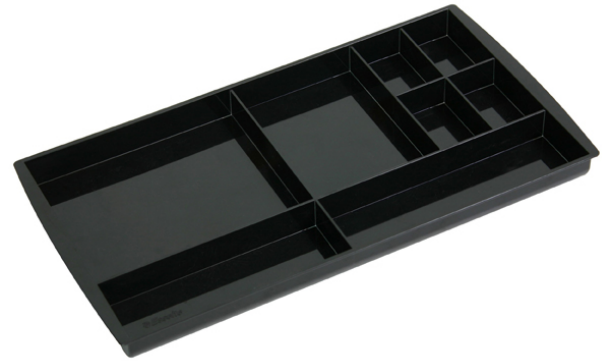

# PRODUCT SPECIFICATION SHEET

www.accobrand.com.au

**Product Code:** 48342  
**Brand Code:** ESSELTE  
**Description:** ESSELTE NOUVEAU DRAWER TIDY BLACK  
**Category:** OFFICE AND HOME ESSENTIALS

## Catalogue Copy

The esselte nouveau range is both functional and stylish making it ideal for home and office use.

## Features and Benefits

- Drawer tidy'S store items such as cd'S, usb'S and other stationery.
- 8 compartments
- 2 drawer tidy'S fit into a standard drawer
- Black
- Size 365 X 195 X 27mm

<b>Dimensions</b>	
W X L X H (mm)	363x193x26
Gross Weight (g)	200
Product Barcode	9310924323125
Unit of Measure	PC
Minimum Order Quantity	1
<b>Inner Carton Dimensions</b>	
Inner Unit Quantity	0
W X L X H ( )	0x0x0
Gross Weight ( )	0
Inner Barcode	
<b>Outer / Shipper Carton Dimensions</b>	
Outer Carton Quantity	6
W X L X H (mm)	218x370x182
Gross Weight (g)	1580
Outer Carton Barcode	19310924323122
<b>Shipping Information</b>	
Lowest Possible Unit	PC
<b>General Product Information</b>	
Variant	BLACK
Layers/Pallet	6
Cases/Layer	90