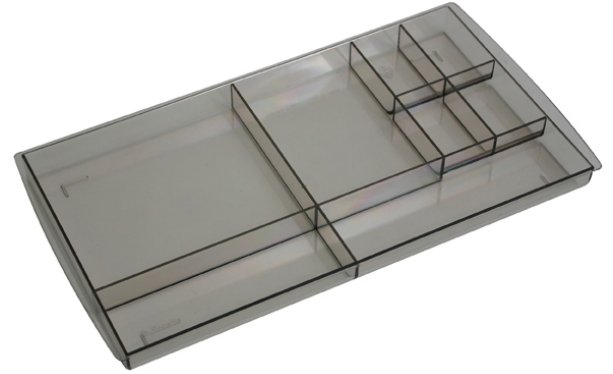

# PRODUCT SPECIFICATION SHEET

www.accobrand.com.au

**Product Code:** 48343  
**Brand Code:** ESSELTE  
**Description:** ESSELTE NOUVEAU DRAWER TIDY SMOKE  
**Category:** OFFICE AND HOME ESSENTIALS

## Catalogue Copy

The esselte nouveau range is both functional and stylish making it ideal for home and office use.

## Features and Benefits

- Drawer tidy'S store items such as cd'S, usb'S and other stationery.
- 8 compartments
- 2 drawer tidy'S fit into a standard drawer
- Smoke
- Size 365 X 195 X 27mm

<b>Dimensions</b>	
W X L X H (mm)	363x193x26
Gross Weight (g)	160
Product Barcode	9310924323149
Unit of Measure	PC
Minimum Order Quantity	6
<b>Inner Carton Dimensions</b>	
Inner Unit Quantity	0
W X L X H ( )	0x0x0
Gross Weight ( )	0
Inner Barcode	
<b>Outer / Shipper Carton Dimensions</b>	
Outer Carton Quantity	6
W X L X H (mm)	222x372x180
Gross Weight (g)	1540
Outer Carton Barcode	19310924323146
<b>Shipping Information</b>	
Lowest Possible Unit	PC
<b>General Product Information</b>	
Variant	SMOKE
Layers/Pallet	6
Cases/Layer	90