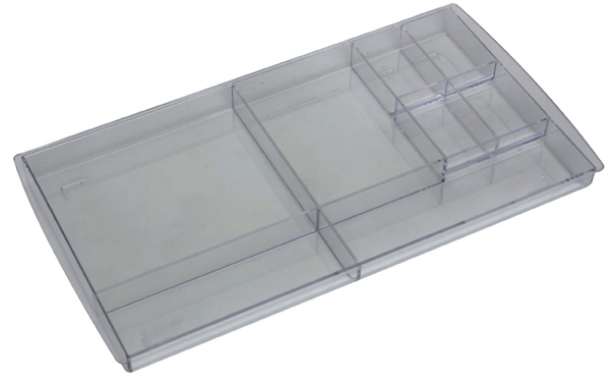

PRODUCT SPECIFICATION SHEET

www.accobrand.com.au

Product Code: 48347
Brand Code: ESSELTE
Description: ESSELTE NOUVEAU DRAWER TIDY CLEAR
Category: OFFICE AND HOME ESSENTIALS

Tagline

From to do? to done

Catalogue Copy

The esselte nouveau range is both functional and stylish making it ideal for home and office use.

Features and Benefits

- Drawer tidy'S store items such as cd'S, usb'S and other stationery.
- 8 compartments
- 2 drawer tidy'S fit into a standard drawer
- Clear
- Size 365 X 195 X 27mm

Dimensions

W X L X H (mm)	363x193x26
Gross Weight (g)	260
Product Barcode	9310924323224
Unit of Measure	PC
Minimum Order Quantity	6

Inner Carton Dimensions

Inner Unit Quantity	0
W X L X H ()	0x0x0
Gross Weight ()	0
Inner Barcode	