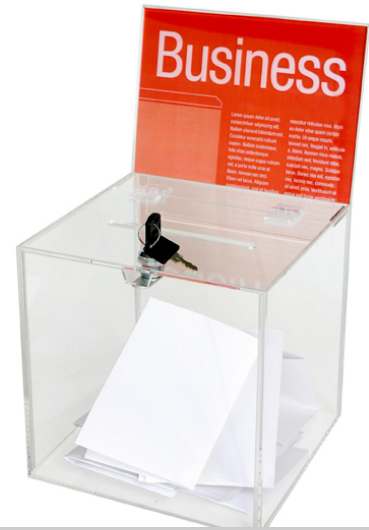

# PRODUCT SPECIFICATION SHEET

**Product Code:** 48369  
**Brand Code:** ESSELTE  
**Description:** ESSELTE BALLOT BOX LARGE CLEAR  
**Category:** OFFICE AND HOME ESSENTIALS

## Catalogue Copy

Esselte ballot boxes are ideal for competitions, storage of entries and trade shows.

## Features and Benefits

- A sturdy construction with a lock and removable clear header card.
- Clear (Large)
- Large size header card dimensions: 210W x 150H mm
- No replacement key is available if lost.
- Available in two sizes in clear and smoke.
- Slot size 120W x 8D mm

Dimensions	
W X L X H (mm)	260x260x410
Gross Weight (g)	1440
Product Barcode	9310924013101
Unit of Measure	PC
Minimum Order Quantity	1
Inner Carton Dimensions	
Inner Unit Quantity	0
W X L X H ( )	0x0x0
Gross Weight ( )	0
Inner Barcode	
Outer / Shipper Carton Dimensions	
Outer Carton Quantity	1
W X L X H (mm)	320x320x320
Gross Weight (g)	1912
Outer Carton Barcode	19310924013108
Shipping Information	
Lowest Possible Unit	PC
General Product Information	
Variant	LARGE CLEAR
Layers/Pallet	3
Cases/Layer	9