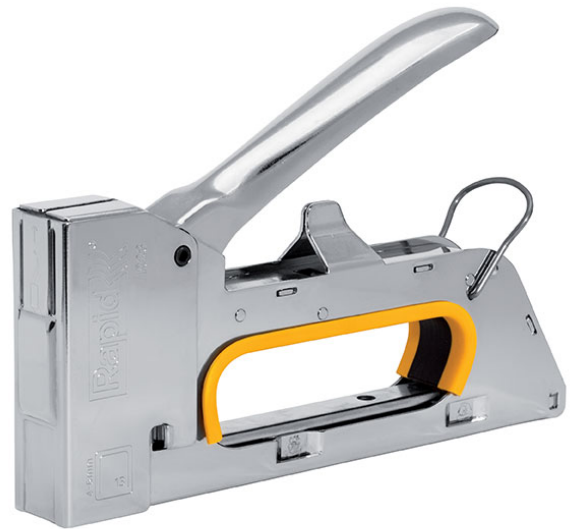

PRODUCT SPECIFICATION SHEET

www.accobrands.com.au

Product Code: 5001667
Brand Code: RAPID TOOLS
Description: RAPID TOOLS PRO STAPLE GUN R23
Category: WORKSPACE TOOLS

Tagline

The world's leading fastening specialists

Catalogue Copy

A lightweight, easy-to-use metal hand stapler, ideal for demanding, professional applications and precise work. With its outstanding performance and durability, the R23 is suitable for regular use. Perfect for users with smaller hands, this model can be u

Features and Benefits

- Housing and internal wear parts made entirely of steel
- Easily functioning loading system and kickback-free mechanism
- Ergonomic handle with locking function for easy storage
- Made in Sweden
- Accepts staples: 13/4-8