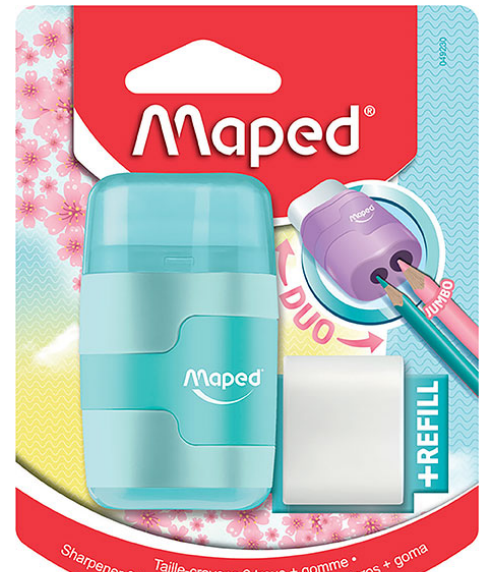

PRODUCT SPECIFICATION SHEET

www.accobrands.com.au

Product Code: 8049230
Brand Code: MAPED
Description: MAPED CONNECT SHARPENER/ERASER PASTEL
Category: OFFICE AND HOME ESSENTIALS

Tagline

Exclusive quality, functional originality, innovation

Catalogue Copy

Maped's unique range of sharpeners combine quality and functionality with every design. Brighten up your desk and pencil case with the Maped range of pencil sharpeners.

Features and Benefits

- Contains a two hole pencil sharpener that you can use on hexagonal, round and jumbo pencils
- This eraser is PVC free
- Various pastel colours
- Stainless steel blade

Dimensions

W X L X H ()	0x0x0
Gross Weight ()	0
Product Barcode	
Unit of Measure	
Minimum Order Quantity	6