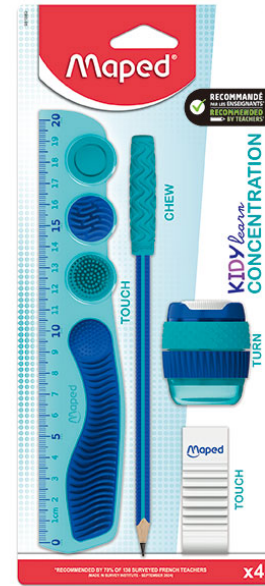

PRODUCT SPECIFICATION SHEET

www.accobrand.com.au

Product Code: 8981889
Brand Code: MAPED
Description: MAPED KIDY LEARN CONCENTRATION MULTI KIT
 SENSORY STIMULATIONS
Category: SCHOOL PRODUCTS

Tagline

Tomorrow is in your hands.

Catalogue Copy

The Maped 981889 KLC Multi Kit is designed for young learners, offering a sensory experience. This kit is part of the Kidy Learn Concentration range, focusing on developing concentration skills through engaging activities.

Features and Benefits

- **Sensory Surfaces:** Encourages concentration through interactivity, perfect for children who benefit from sensory input
- **Designed specifically for young learners,** ensuring ease of use and accessibility
- **Compact and Portable:** Easily fits into school bags, making it convenient for use at home or school
- **Kidy Learn Concentration Range:** Part of a specialised range aimed at improving focus during learning
- **Includes:** 20cm Ruler, Sharpener, Eraser, Pencil and Chewable Topper