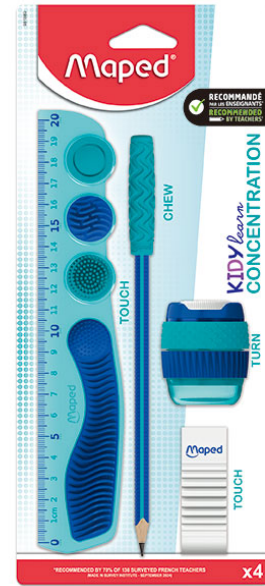

PRODUCT SPECIFICATION SHEET

ACCO BRANDS AUSTRALIA

www.accobrand.com.au

Product Code: 8981889
Brand Code: MAPED
Description: MAPED KIDY LEARN CONCENTRATION MULTI KIT
 SENSORY STIMULATIONS
Category: SCHOOL PRODUCTS

Tagline

Tomorrow is in your hands.

Catalogue Copy

The Maped 981889 KLC Multi Kit is designed for young learners, offering a sensory experience. This kit is part of the Kidy Learn Concentration range, focusing on developing concentration skills through engaging activities.

Features and Benefits

- **Sensory Surfaces:** Encourages concentration through interactivity, perfect for children who benefit from sensory input
- **Designed specifically for young learners,** ensuring ease of use and accessibility
- **Compact and Portable:** Easily fits into school bags, making it convenient for use at home or school
- **Kidy Learn Concentration Range:** Part of a specialised range aimed at improving focus during learning
- **Includes:** 20cm Ruler, Sharpener, Eraser, Pencil and Chewable Topper