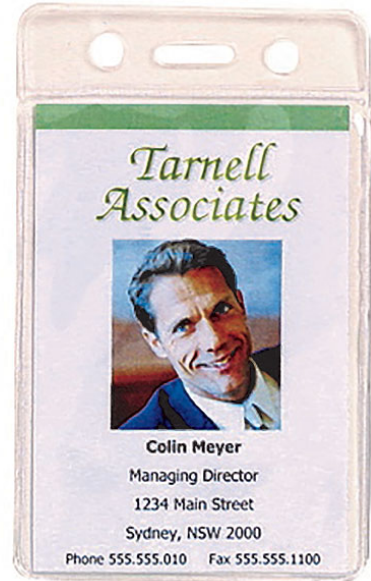

PRODUCT SPECIFICATION SHEET

www.accobrand.com.au

Product Code: 9801012
Brand Code: REXEL®
Description: REXEL® ID POUCH SOFT PORTRAIT 62X104MM
 10PK
Category: OFFICE AND HOME ESSENTIALS

Tagline

Working for you.

Catalogue Copy

An economical, simple and easy way to protect and carry security and identification cards

Features and Benefits

- An economical, simple and easy way to protect and carry security and identification cards.
- Pouches are pre-Punched for easy attachment of a clip or lanyard or for use with a chain. Soft pouch
- Portrait pouch is suitable for cards 82(H) X 58(W)mm.
- Landscape pouch for cards 90(W) X 58(H)mm.
- 9801612 - suitable for larger cards up to 110 X 70mm.
- 9801712 - is pre-Punched on two sides allowing it to be used both landscape and portrait 105 X 90M
- 9801412 - top pouch is suitable for cards 83 X 43mm and bottom pouch is suitable for 83 X 17mm.