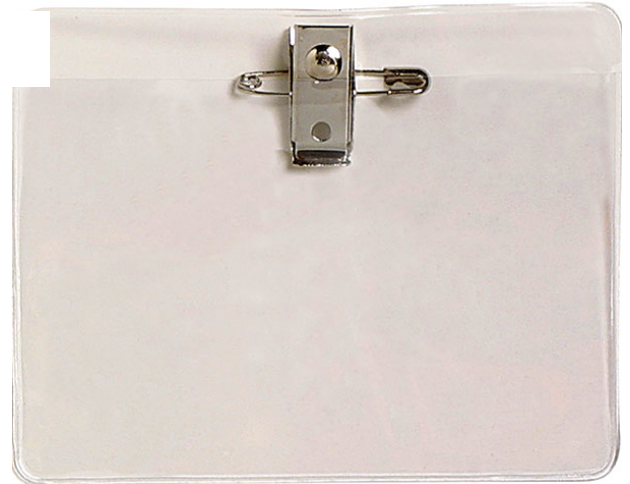

PRODUCT SPECIFICATION SHEET

www.accobrands.com.au

Product Code: 9801612
Brand Code: REXEL®
Description: REXEL® ID CARD HOLDER LARGE WITH PIN & CLIP 113X84 10PK
Category: OFFICE AND HOME ESSENTIALS

Tagline

Working for you.

Catalogue Copy

An economical, simple and easy way to protect and carry security and identification cards

Features and Benefits

- An economical, simple and easy way to protect and carry security and identification cards.
- Pouches are pre-Punched for easy attachment of a clip or lanyard or for use with a chain. Soft pouch
- Portrait pouch is suitable for cards 82(H) X 5(W)mm.
- Landscape pouch for cards 90(W) X 58(H)mm.
- 9801612 - suitable for larger cards up to 110 X 70mm.
- 9801712 - is pre-Punched on two sides allowing it to be used both landscape and portrait 105 X 90M
- 9801412 - top pouch is suitable for cards 83 X 43mm and bottom pouch is suitable for 83 X 17mm.

Dimensions

W X L X H (mm)	20x110x210
Gross Weight (g)	76
Product Barcode	9312311249605
Unit of Measure	PC
Minimum Order Quantity	1

Inner Carton Dimensions

Inner Unit Quantity	10
W X L X H (mm)	20x330x245
Gross Weight (g)	767
Inner Barcode	19312311249602