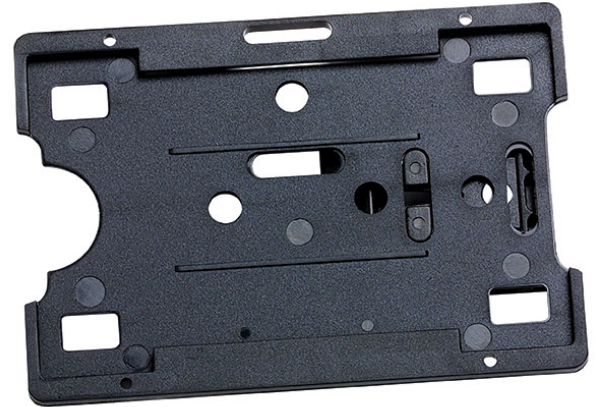

# PRODUCT SPECIFICATION SHEET

www.accobrand.com.au

**Product Code:** 9801802  
**Brand Code:** REXEL®  
**Description:** REXEL® ID SECURITY RIGID CARD HOLDER WITH ADJUSTAB 10PK  
**Category:** OFFICE AND HOME ESSENTIALS

## Catalogue Copy

Rigid identification card holders are ideal for heavy duty everyday use

## Features and Benefits

- Rigid identification card holders are ideal for heavy duty everyday use.
- Fuel card holder - ideal for keeping fleet cards at hand while protecting them - 90X65mm with a 25mm
- Security card holder - ideal for security officers and can be used both portrait and landscape.
- Multi card holder - has both landscape and portrait attachment bays for use with lanyards.
- The security rigid card and multi card holder are designed to hold standard credit cards- 85(L) X

### Dimensions

W X L X H (mm)	63x80x92
Gross Weight (g)	120
Product Barcode	9312311249636
Unit of Measure	PC
Minimum Order Quantity	1