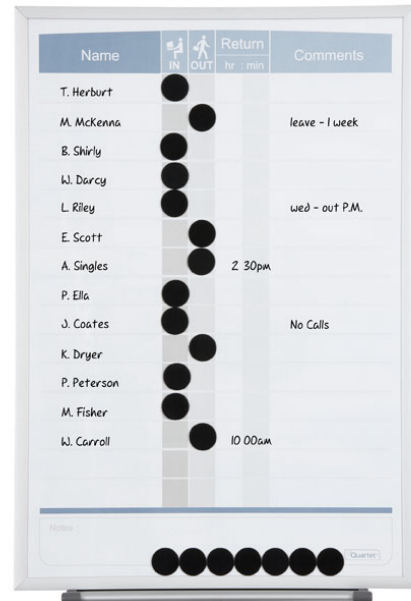

PRODUCT SPECIFICATION SHEET

Product Code: QT33703
Brand Code: QUARTET
Description: QUARTET PLANNER BOARD MATRIX IN/OUT
 280X410MM
Category: BOARDS AND DISPLAY PRODUCTS

Tagline

Great ideas start here

Catalogue Copy

Keep track of your employees itinerary with this durable magnetic in/out board. The smooth writing surface is perfect for notations and the magnetic dots quickly identify who is in the office and who is not.

Features and Benefits

- Track up to 15 employees with this sleekly designed magnetic in/out board
- Stands up to frequent use in any office environment
- Magnetic, dry-erase surface doubles as a magnetic bulletin board
- Innovative mounting systems makes side-by-side mounting alignment flawless
- Can hang vertically or horizontally from cubicle walls
- Can be used together with other products in the line to create a complete organization system
- Accessory magnets and marker included