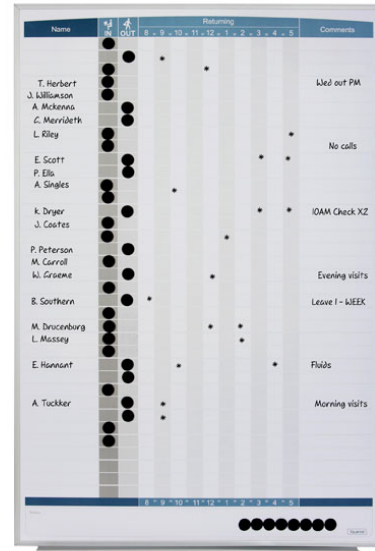

PRODUCT SPECIFICATION SHEET

Product Code: QT33705
Brand Code: QUARTET
Description: QUARTET PLANNER BOARD MATRIX IN/OUT
 580X865MM
Category: BOARDS AND DISPLAY PRODUCTS

Tagline

Great ideas start here

Catalogue Copy

Keep track of your employees itinerary with this durable magnetic in/out board. The smooth writing surface is perfect for notations and the magnetic dots quickly identify who is in the office and who is not.

Features and Benefits

- Track up to 36 employees with this sleekly designed magnetic in/out board
- Stands up to frequent use in any office environment
- Magnetic, dry-erase surface doubles as a magnetic bulletin board
- Innovative mounting systems makes side-by-side mounting alignment flawless
- Can hang vertically or horizontally from cubicle walls
- Can be used together with other products in the line to create a complete organization system
- Accessory magnets and marker included

Dimensions

W X L X H (mm)	27x980x710
Gross Weight (g)	2400
Product Barcode	034138337059
Unit of Measure	PC
Minimum Order Quantity	1

Inner Carton Dimensions

Inner Unit Quantity	0
W X L X H ()	0x0x0
Gross Weight ()	0
Inner Barcode	