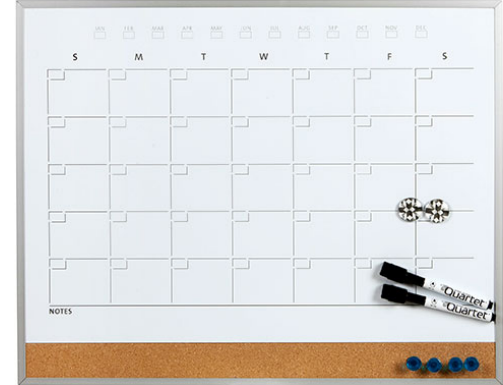

PRODUCT SPECIFICATION SHEET

Product Code: QTCP406508
Brand Code: QUARTET
Description: QUARTET COMBO CALENDAR PLANNER
 406X508MM
Category: BOARDS AND DISPLAY PRODUCTS

Tagline

Catalogue Copy

This 3-In-1 Calendar Combination Board has everything you need for planning the busy month ahead. The dry-erase calendar makes writing in scheduled plans and notes effortless. And when your plans change, erasing them is just as easy. The magnetic surface

Features and Benefits

- 3-In-1 board features a dry-erase calendar, magnetic surface and cork bulletin board strip along the bottom to keep your monthly schedule on track
- Dry-erase surface is printed with an undated monthly calendar with the days of the week listed Sunda
- Cork strip along the bottom of the board allows you to securely tack papers and photos alongside the
- Dry-erase surface is magnetic for posting business cards, reminders and more
- 510 x 410 aluminium slim framed board
- includes 2 x magnets, 2 x Quartet markers and 4 pushpins
- Mounting tapes included