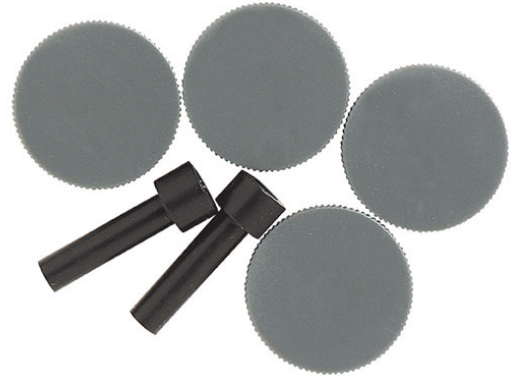

PRODUCT SPECIFICATION SHEET

www.accobrand.com.au

Product Code: R8093
Brand Code: REXEL®
Description: REXEL® SPARE PART HOLLOW PUNCHES & BOARDS
Category: WORKSPACE TOOLS

Tagline

The clever choice

Catalogue Copy

Powerful and accurate high capacity hole punch

Features and Benefits

- Powerful and accurate high capacity 2 hole punch
- Long handle for extra leverage and reduced effort- 40% power saving
- Self-Centering paper guide
- Rubber handle for comfortable use
- Clear confetti trap simply slides up to empty
- Punches up to 100 sheets of 80Gsm paper
- Life of hollow blade over 25,000 times
- Fits a4-B6 paper sizes
- R8093 - contains 2 hollow punches and 4 punching boards

Dimensions

W X L X H (mm)	95x182x15
Gross Weight (g)	32
Product Barcode	9312311154640
Unit of Measure	PC
Minimum Order Quantity	1

Inner Carton Dimensions

Inner Unit Quantity	12
W X L X H (mm)	145x195x105
Gross Weight (g)	455
Inner Barcode	19312311154647