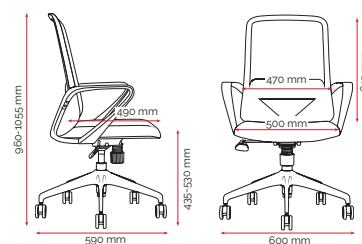

International Standards.

The Mondo Mistral is supported by the following internationally recognised standards:

- **GREENGUARD GOLD** certification
- **ANSI/BIFMA X5.1-2017** General-Purpose Office Chairs

Features.

- Delivered flat packed
- Breathable mesh high back with lumbar support
- Gas lift seat height adjustment
- Synchronised adjustable seat and back rest angle with upright locking position
- Strong nylon 5 star base with 60mm nylon castors
- Fixed armrests

Specifications. (mm)

Overall	600w / 590d / 960-1055h
Back	470w / 615h
Seat	500w / 490d
Seat Height	435-530h

Carton Dimensions.

Width	280
Height	600
Length	645
Weight	12.9 kg

Upholstery.